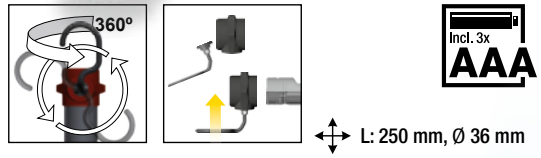

40 Art. **32001**

4 LED
120 LUX (1m)

18 LED
500 LUX (1m)

EUR 22,- ~~EUR 29,50~~

41 Art. **32001UV**

4 UVLED

18 LED
500 LUX (1m)

EUR 25,- ~~EUR 32,-~~